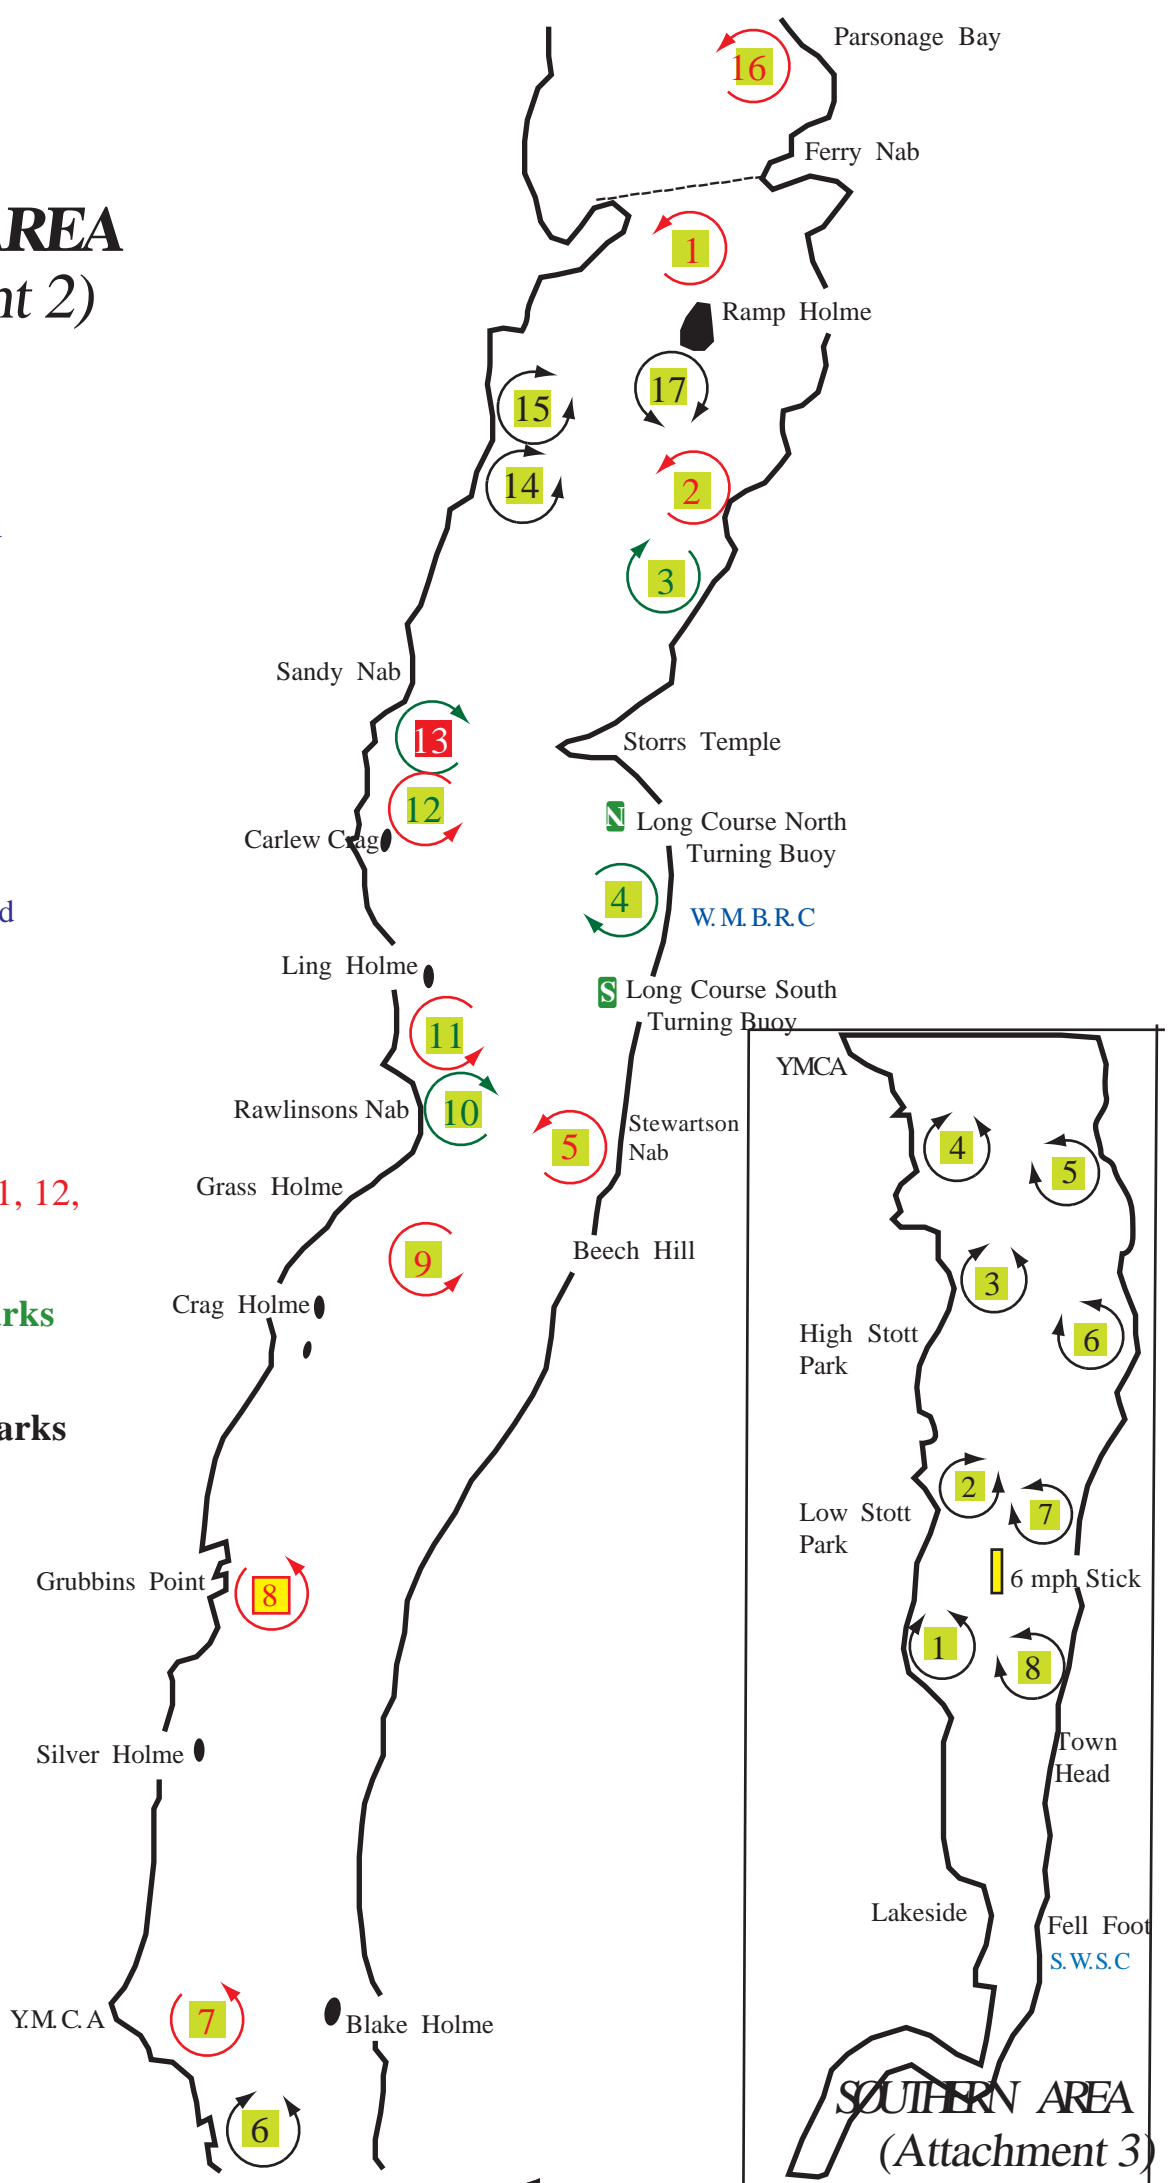

## Marks ID

1. Ferry
2. Storrs Port
3. Storrs Starboard
4. Ghyll Head
5. Stewartsons
6. Lakeside
7. Blake Holme
8. FBA South
9. Beech Hill
10. Graythwaithe
11. Rawlinsons
12. Temple Port
13. Temple Starboard
14. Sandy Nab
15. Ash Landings
16. Rectory
17. Seals

## Port Marks

- 1, 2, 5, 7, 8, 9, 11, 12, 16

## Starboard Marks

- 3, 4, 10, 13

## Either-way Marks

- 6, 14, 15, 17

SOUTHERN AREA  
(Attachment 3)